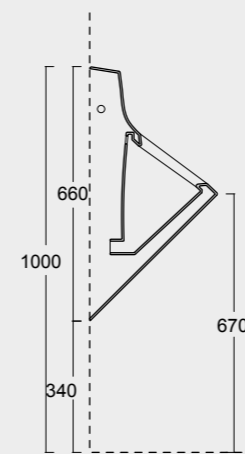

Cod. 22260101FC

Orinatoio sospeso Form per fotocellula
Form wall hung urinal for photo-cell