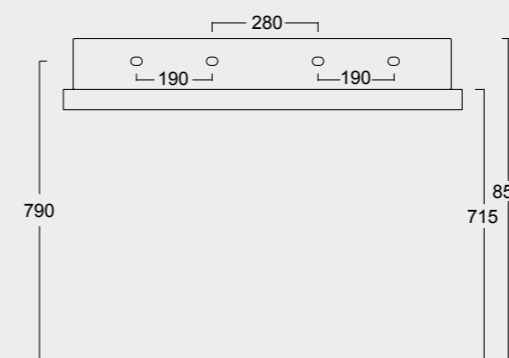

Cod. PA80H

Portasalvietta
Towel holder

Colore nero matt
Black matt color

Cod. 31250101S

Lavabo Hide 100x45 sospeso
Hide washbasin 100x45 wall hung

Cod. PA100H

Portasalviette
Towel holder

Colore cenere matt
Cenere matt color