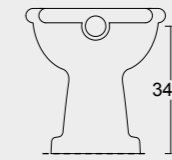

Cod. 28240101

Colonna in ceramica per lavabo Boheme 70
Ceramic pedestal for Boheme Washbasin 70

BOHEME

Cod. VABO

Vasca Boheme in acrilico 170x80
Acrylic Boheme bathtube 170x80

Cod. 28200101
Vaso boheme scarico a terra
WC boheme btw with p outlet