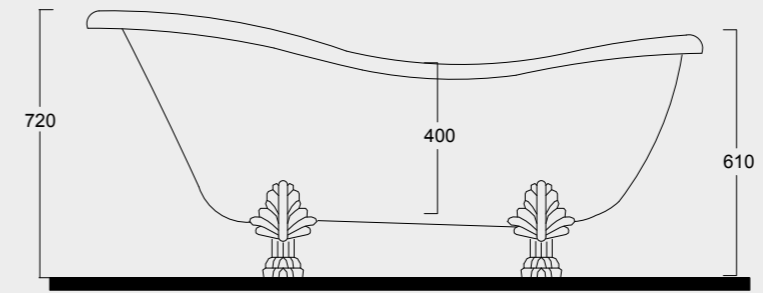

Cod. 28240101

Colonna in ceramica per lavabo Boheme 70
Ceramic pedestal for Boheme Washbasin 70

BOHEME

Cod. VABO

Vasca Boheme in acrilico 170x80
Acrylic Boheme bathtube 170x80

Cod. 28200101
Vaso boheme scarico a terra
WC boheme btw with p outlet