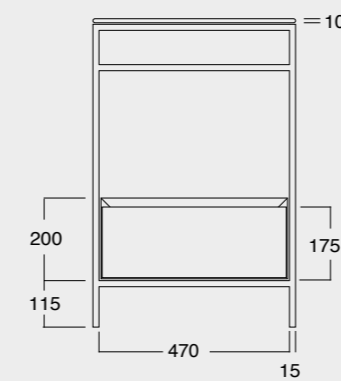

Cod. MSTB75201

Struttura Uni cassetto laccato nero opaco
Uni framework black matt laquered drawer

Cod. MSTB50301

Struttura Uni cassetto laccato bianco opaco
Uni framework white matt laquered drawer

NUR[®]