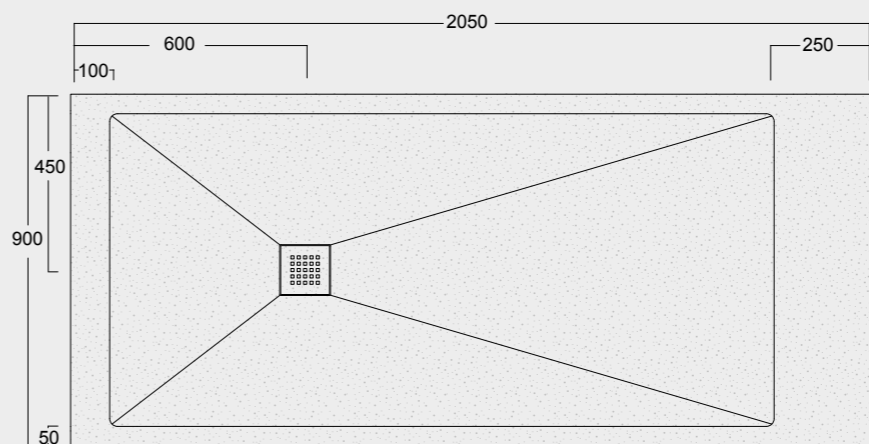

Cod. MPD9002050S01
Piatto doccia Endless Solytex® 90x205
con cover in acciaio inox 304,
piletta non inclusa
Endless Shower tray Solytex® 90x205
with 304 stainless steel cover,
drain not included