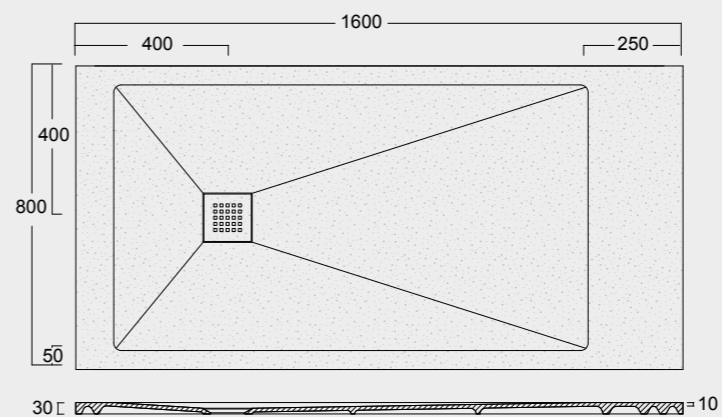

Cod. MPD8001600S01
Piatto doccia Endless Solytex® 80x160
con cover in acciaio inox 304,
piletta non inclusa
Endless Shower tray Solytex® 80x160
with 304 stainless steel cover,
drain not included