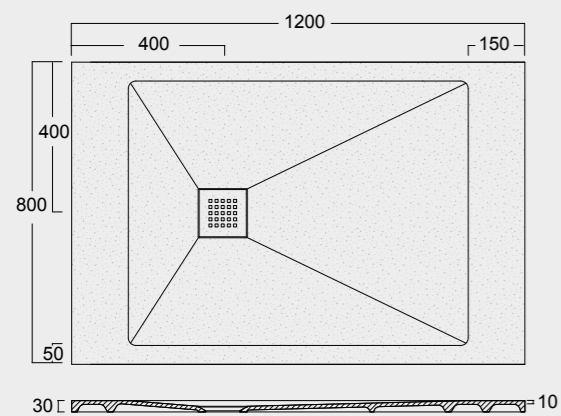

Cod. MPD8001200S01
Piatto doccia Endless Solytex® 80x120
con cover in acciaio inox 304,
piletta non inclusa
Endless Shower tray Solytex® 80x120
with 304 stainless steel cover,
drain not included