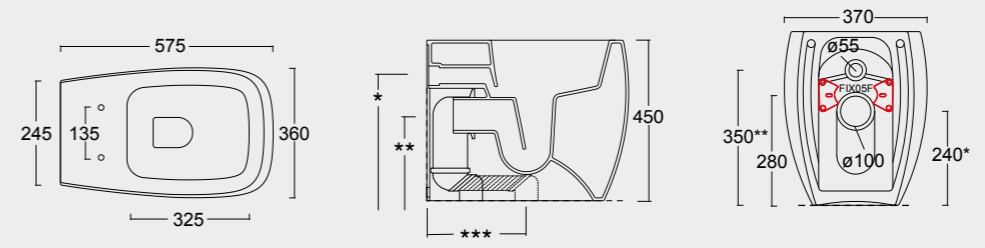

*

MCUT5
mm 365 o mm 335

**

MCUT2	MCUT4	MCUT8
da 60 mm a 170 mm	210 mm	180 mm

***

MCUT3	MCUT	MCUT3 + MCUT2
da 60 mm a 70 mm	100 mm	da 130 mm a 300 mm