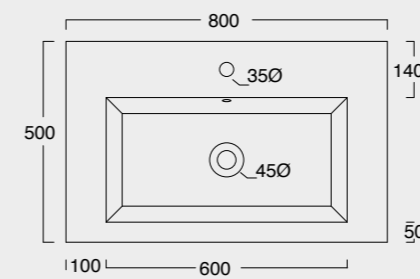

Cod. 35810101

Lavabo Kubo 80x50
Kubo washbasin 80x50

Cod. PA80H
Portasalviette
Towel holder