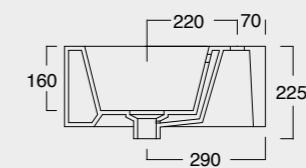

KUBO

Cod. 35810101

Lavabo Kubo 80x50
Kubo washbasin 80x50

Cod. 35710101

Lavabo Kubo 100x50
Kubo washbasin 100x50

Colore nero matt
Black matt color

Cod. 35710101

Lavabo Kubo 100x50
Kubo washbasin 100x50