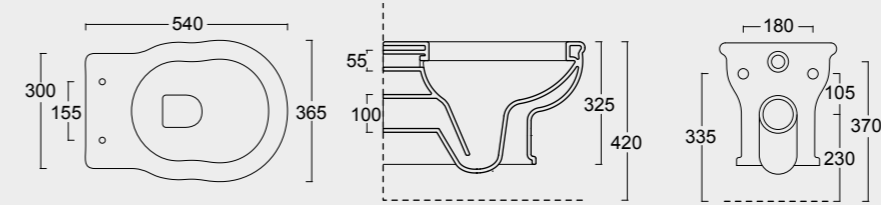

Cod. 28210101
Vaso boheme scarico a parete
WC boheme btw with s outlet

Cod. 28220101
Bidet Boheme monoforo
Bidet Boheme single tap hole

Cod. 28230101S

Vaso sospeso Boheme
Boheme wall hung WC

Cod. 28240101S