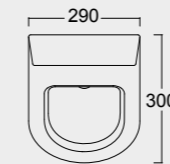

Cod. 22260101FC

Orinatoio sospeso Form per fotocellula
Form wall hung urinal for photo-cell