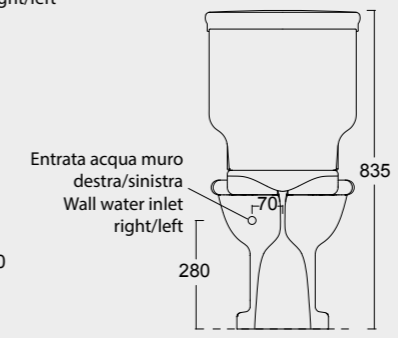

Cod. 28280101

Predisposizione entrata acqua alta destra/sinistra
High water entry predisposition right/left