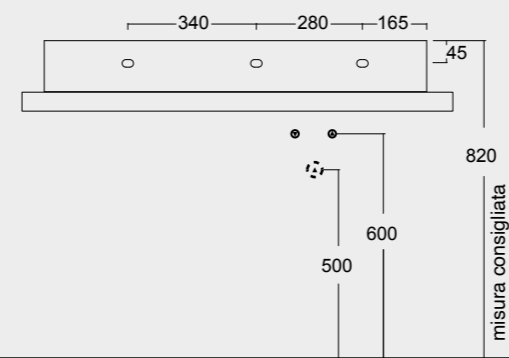

Cod. PA100H
Portasalviette
Towel holder

NEW Cod. 343370101

Lavabo Spy 121x46
Spy washbasin 121x46

Cod. PA60H
Portasalviette
Towel holder

Colore verde alpi matt
Alpi green matt color

Cod. 34360101

Lavabo Spy 101x46 Plan a dx
Spy washbasin 101x46 Plan dx