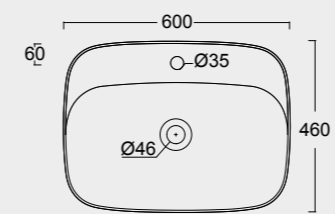

Bidet sospeso Form
Form bidet wall hung

Cod. 22260101

Orinatoio sospeso Form
Form wall hung urinal

Colore antracite matt
Anthracite matt color

Cod. 22480101

Lavabo Form ø45
Form washbasin ø45

Colore antracite matt
Anthracite matt color