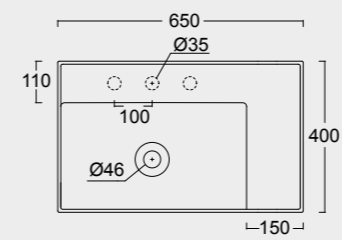

Cod. 31260101S

Lavabo Hide 120x45 sospeso
Hide washbasin 120x45 wall hung

Cod. PA50H

Portasalviette
Towel holder

Colore caffè matt
Coffee matt color

Cod. 31110101

Lavabo Hide 65x40
Hide washbasin 65x40

Colore grigio matt
Grey matt color