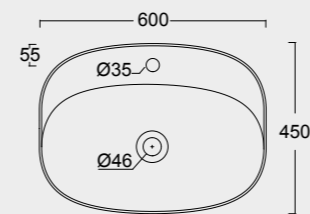

Cod. 22460101

Lavabo Form Ovale 60x45
Form washbasin Ovale 60x45