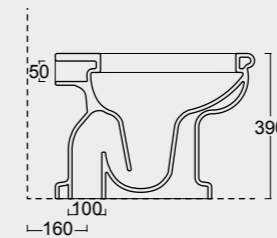

Cod. 28240101

Colonna in ceramica per lavabo Boheme 70
Ceramic pedestal for Boheme Washbasin 70

BOHEME

Cod. VABO

Vasca Boheme in acrilico 170x80
Acrylic Boheme bathtube 170x80

Cod. 28200101
Vaso boheme scarico a terra
WC boheme btw with p outlet