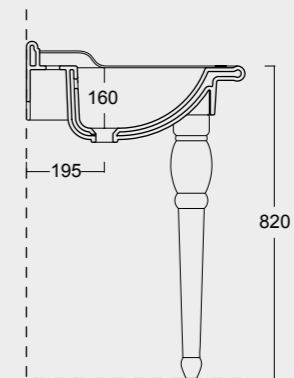

Cod. 28270101

Gamba in ceramica per consolle Boheme 95
Boheme ceramic leg for Washbasin Consolle 95