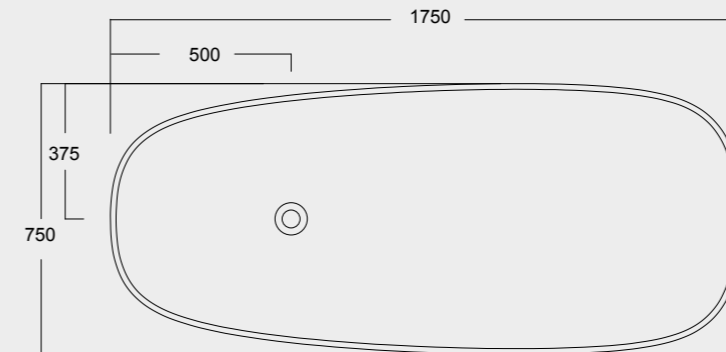

Cod. VABO

Vasca Boheme in acrilico 170x80
Acrylic Boheme bathube 170x80

Cod. VAGEOP

Vasca Gentle in Solysand® 175x75 OPACA
con troppo pieno, comprensiva di piletta di
scarico 1" ½ in ottone
Solysand® Gentle bathtube 175x75 MATT
with overflow, including 1" ½ brass drain