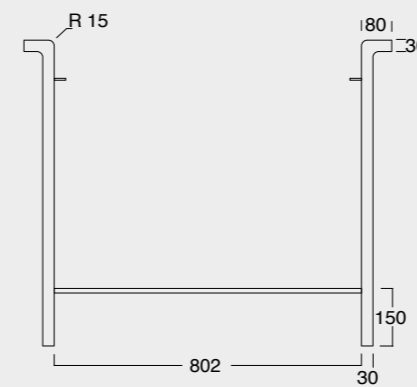

Cod. 35710101

Lavabo Kubo 100x50
Kubo washbasin 100x50

Cod. 35810101

Lavabo Kubo 80x50
Kubo washbasin 80x50

Cod. MSTKN0100

Struttura Kubo 100
Kubo framework 100

Cod. MOCK3003

Contenitore in pelle ecosostenibile
Eco-sustainable leather case