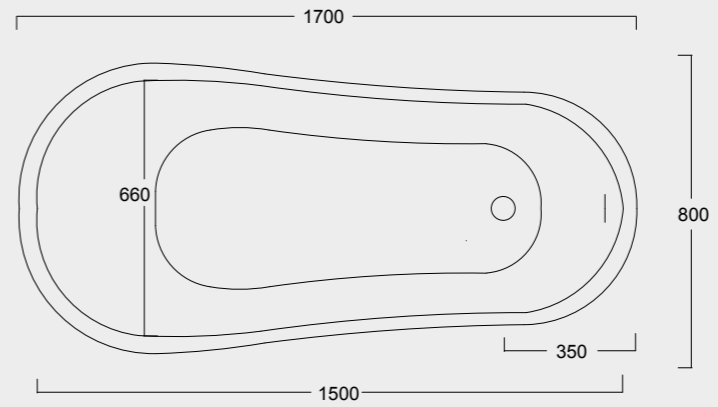

Cod. VABO

Vasca Boheme in acrilico 170x80
Acrylic Boheme bathube 170x80