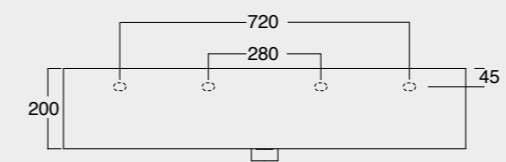

KUBO

Cod. 35810101

Lavabo Kubo 80x50
Kubo washbasin 80x50

Cod. 35710101

Lavabo Kubo 100x50
Kubo washbasin 100x50

Colore nero matt
Black matt color

Cod. 35710101

Lavabo Kubo 100x50
Kubo washbasin 100x50