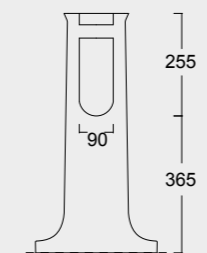

Cod. 28260101

Lavabo Consolle Boheme 95
Boheme Washbasin Consolle 95

Cod. 28270101

Gamba in ceramica per consolle Boheme 95
Boheme ceramic leg for Washbasin Consolle 95

Cod. 28230101

Lavabo Boheme 70
Boheme Washbasin 70