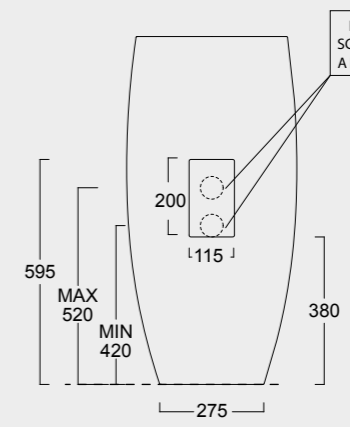

Cod. 33230101
Lavabo Nur Freestanding Open
Nur Open washbasin Freestanding