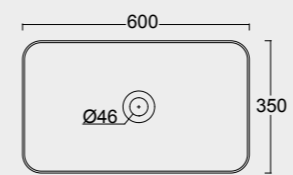

Cod. 22420101

Lavabo Form ø45
Form washbasin ø45

Colore sabbia matt
Sand matt color

Cod. 22410101

Lavabo Form 60x35
Form washbasin 60x35

Colore grigio matt
Grey matt color

Cod. 22450101

Lavabo Form Rettangolare 60x37 h 15
Form washbasin Rettangolare 60x37 h 15