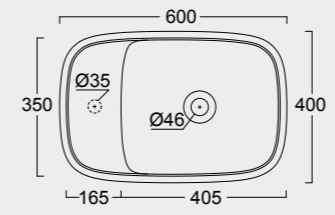

Cod. 33200101

Lavabo Nur 60x40 Plan
Nur washbasin 60x40 Plan