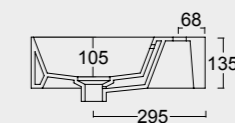

NEW Cod. 343370101