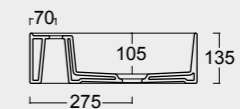

Cod. PA80H

Portasalvietta
Towel holder

Colore nero matt
Black matt color

Cod. 31250101S

Lavabo Hide 100x45 sospeso
Hide washbasin 100x45 wall hung

Cod. PA100H

Portasalviette
Towel holder

Colore cenere matt
Cenere matt color