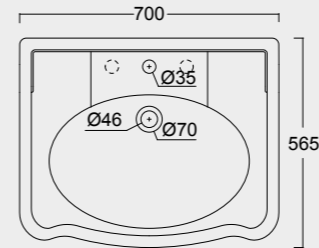

Cod. 28260101

Lavabo Consolle Boheme 95
Boheme Washbasin Consolle 95

Cod. 28270101

Gamba in ceramica per consolle Boheme 95
Boheme ceramic leg for Washbasin Consolle 95

Cod. 28230101

Lavabo Boheme 70
Boheme Washbasin 70