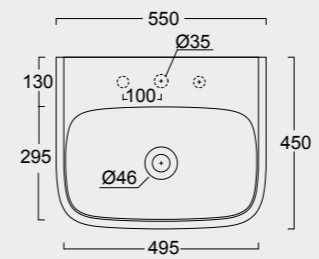

Cod. 33180101

Lavabo Nur 55x45
Nur washbasin 55x45