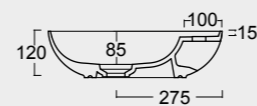

Colore bianco matt
White matt color

Cod. 22460101

Lavabo Form Ovale 60x45
Form washbasin Ovale 60x45