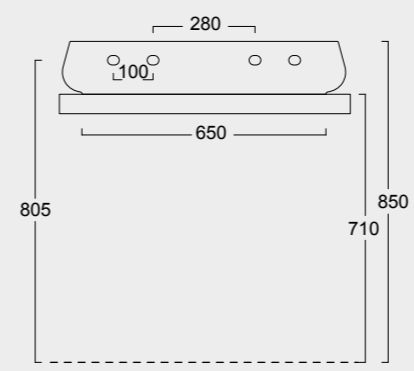

Cod. 33170101

Lavabo Nur 75x45
Nur washbasin 75x45