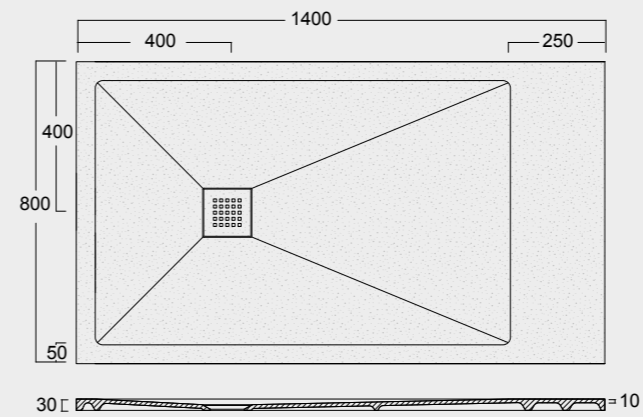

Cod. MPD8001400S01
Piatto doccia Endless Solytex® 80x140
con cover in acciaio inox 304,
piletta non inclusa
Endless Shower tray Solytex® 80x140
with 304 stainless steel cover,
drain not included