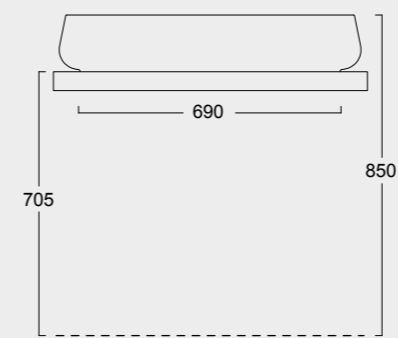

Cod. 33190101

Lavabo Nur 80x40 Plan
Nur washbasin 80x40 Plan