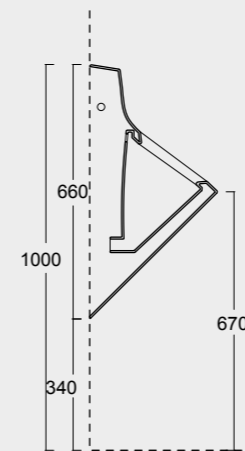

Cod. 22260101

Orinatoio sospeso Form
Form wall hung urinal

Cod. 22260101 CW

Orinatoio sospeso Form con fori per coprivaso
Form wall hung urinal with seat-cover holes