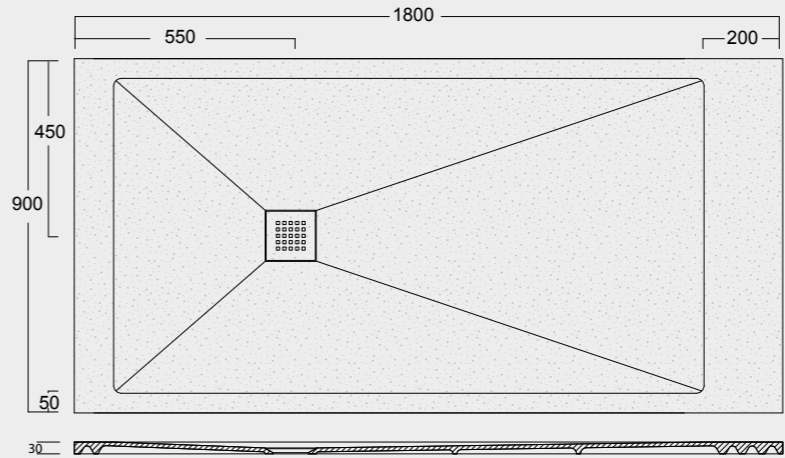

Cod. MPD9001800S01
Piatto doccia Endless Solytex® 90x180
con cover in acciaio inox 304,
piletta non inclusa
Endless Shower tray Solytex® 90x180
with 304 stainless steel cover,
drain not included