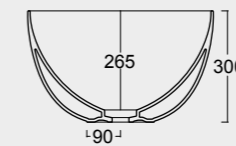

Colore caffè matt
Coffee matt color

Cod. 32160101

Lavabo Unica Round ø50 h30
Unica Round washbasin ø50 h30