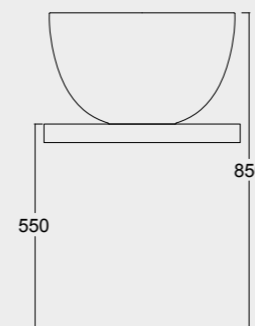

Colore caffè matt
Coffee matt color

Cod. 32160101

Lavabo Unica Round ø50 h30
Unica Round washbasin ø50 h30