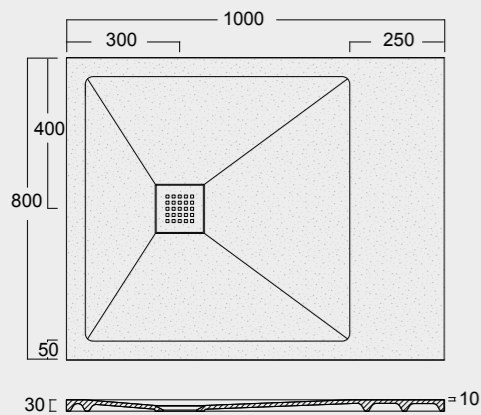

Cod. MPD8001000S01
Piatto doccia Endless Solytex® 80x100
con cover in acciaio inox 304,
piletta non inclusa
Endless Shower tray Solytex® 80x100
with 304 stainless steel cover,
drain not included