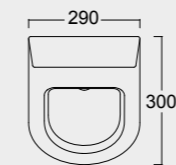

Cod. 22260101

Orinatoio sospeso Form
Form wall hung urinal

Cod. 22260101 CW

Orinatoio sospeso Form con fori per coprivaso
Form wall hung urinal with seat-cover holes