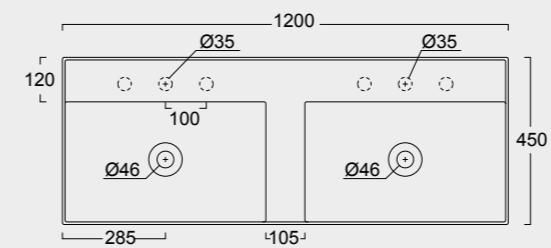

Cod. PA80H

Portasalvietta
Towel holder

Colore nero matt
Black matt color

Cod. 31250101S

Lavabo Hide 100x45 sospeso
Hide washbasin 100x45 wall hung

Cod. PA100H

Portasalviette
Towel holder

Colore cenere matt
Cenere matt color