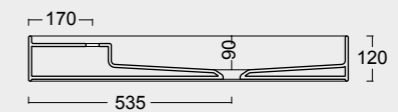

Cod. 31260101S

Lavabo Hide 120x45 sospeso
Hide washbasin 120x45 wall hung

Cod. PA50H

Portasalviette
Towel holder

Colore caffè matt
Coffee matt color

Cod. 31110101

Lavabo Hide 65x40
Hide washbasin 65x40

Colore grigio matt
Grey matt color