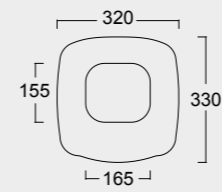

Cod. 28260101

Lavabo Consolle Boheme 95
Boheme Washbasin Consolle 95

Cod. 28270101

Gamba in ceramica per consolle Boheme 95
Boheme ceramic leg for Washbasin Consolle 95

Cod. 28230101

Lavabo Boheme 70
Boheme Washbasin 70