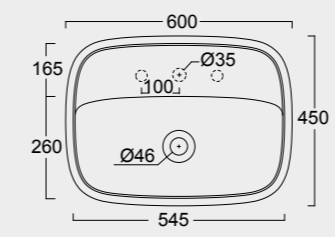

Cod. 33210101

Lavabo Nur 60x45 Plan
Nur washbasin 60x45 Plan