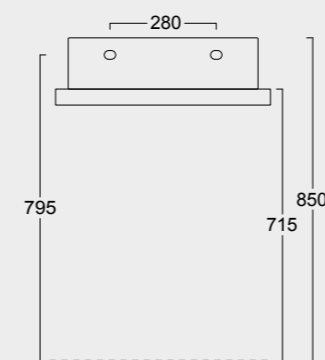

Colore bianco matt
White matt color

Cod. 31270101S

Lavabo Hide 50x35 sospeso
Hide washbasin 50x35 wall hung

Cod. PA50H

Portasalviette
Towel holder