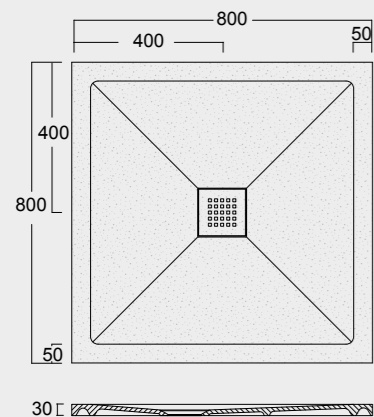

Cod. MPD800800S01
Piatto doccia Endless Solytex® 80x80
con cover in acciaio inox 304,
piletta non inclusa
Endless Shower tray Solytex® 80x80
with 304 stainless steel cover,
drain not included