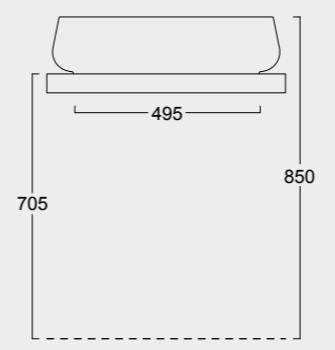

Cod. 33200101

Lavabo Nur 60x40 Plan
Nur washbasin 60x40 Plan