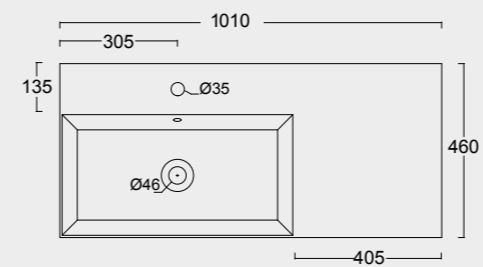

Cod. PA100H
Portasalviette
Towel holder

NEW Cod. 343370101

Lavabo Spy 121x46
Spy washbasin 121x46

Cod. PA60H
Portasalviette
Towel holder

Colore verde alpi matt
Alpi green matt color

Cod. 34360101

Lavabo Spy 101x46 Plan a dx
Spy washbasin 101x46 Plan dx