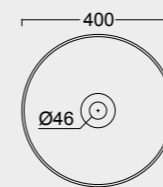

Colore grigio matt
Grey matt color

Cod. 32180101

Lavabo Unica Round ø40 h20
Unica Round washbasin ø40 h20