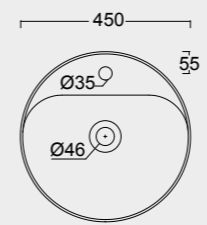

Bidet sospeso Form
Form bidet wall hung

Cod. 22260101

Orinatoio sospeso Form
Form wall hung urinal

Colore antracite matt
Anthracite matt color

Cod. 22480101

Lavabo Form ø45
Form washbasin ø45

Colore antracite matt
Anthracite matt color