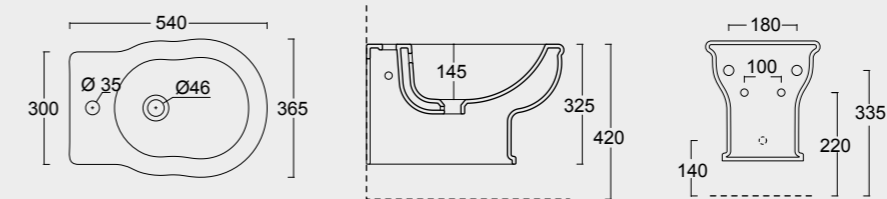

Cod. 28210101
Vaso boheme scarico a parete
WC boheme btw with s outlet

Cod. 28220101
Bidet Boheme monoforo
Bidet Boheme single tap hole

Cod. 28230101S

Vaso sospeso Boheme
Boheme wall hung WC

Cod. 28240101S