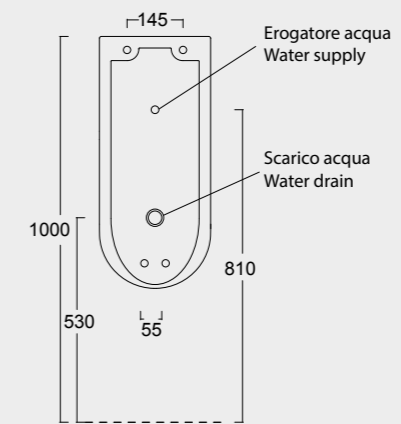

Cod. 22260101FC

Orinatoio sospeso Form per fotocellula
Form wall hung urinal for photo-cell