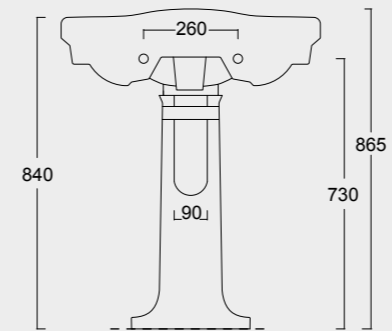

Cod. 28260101

Lavabo Consolle Boheme 95
Boheme Washbasin Consolle 95

Cod. 28270101

Gamba in ceramica per consolle Boheme 95
Boheme ceramic leg for Washbasin Consolle 95

Cod. 28230101

Lavabo Boheme 70
Boheme Washbasin 70