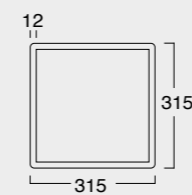

Cod. 35710101

Lavabo Kubo 100x50
Kubo washbasin 100x50

Cod. 35810101

Lavabo Kubo 80x50
Kubo washbasin 80x50

Cod. MSTKN0100

Struttura Kubo 100
Kubo framework 100

Cod. MOCK3003

Contenitore in pelle ecosostenibile
Eco-sustainable leather case