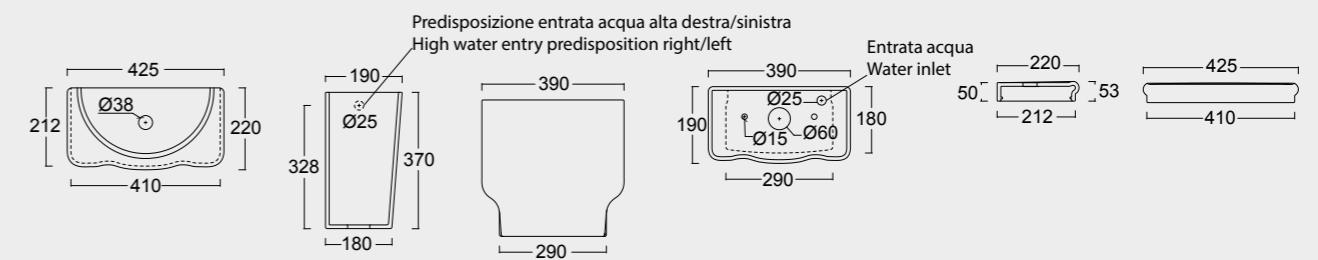

Monoblocco Boheme scarico a parete
Boheme monoblock WC with p outlet

Cod. 28300101

Cassetta Boheme monoblocco
Cistern Boheme for close coupled WC

Cod. 28330101

Cassetta a zaino meccanismo non incluso
Low level flushing mechanism not included