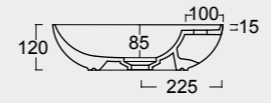

Bidet sospeso Form
Form bidet wall hung

Cod. 22260101

Orinatoio sospeso Form
Form wall hung urinal

Colore antracite matt
Anthracite matt color

Cod. 22480101

Lavabo Form ø45
Form washbasin ø45

Colore antracite matt
Anthracite matt color