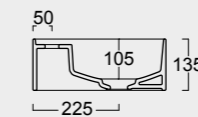

Colore bianco matt
White matt color

Cod. 31270101S

Lavabo Hide 50x35 sospeso
Hide washbasin 50x35 wall hung

Cod. PA50H

Portasalviette
Towel holder