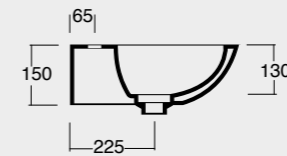

Colore bianco matt
White matt color

Cod. 45560101S

Lavabo Wunder 60 sospeso
Wunder washbasin 60 wall hung