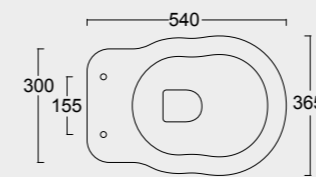

Cod. 28240101

Colonna in ceramica per lavabo Boheme 70
Ceramic pedestal for Boheme Washbasin 70

BOHEME

Cod. VABO

Vasca Boheme in acrilico 170x80
Acrylic Boheme bathtube 170x80

Cod. 28200101
Vaso boheme scarico a terra
WC boheme btw with p outlet