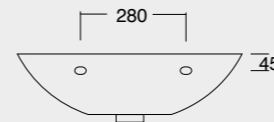

Colore bianco matt
White matt color

Cod. 45560101S

Lavabo Wunder 60 sospeso
Wunder washbasin 60 wall hung