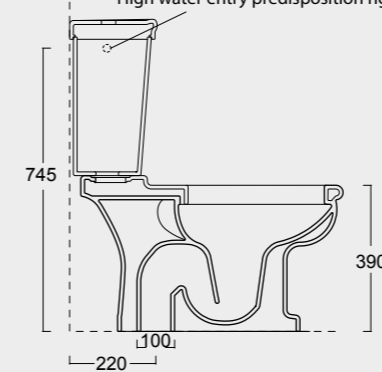

Cod. 28280101

Predisposizione entrata acqua alta destra/sinistra
High water entry predisposition right/left