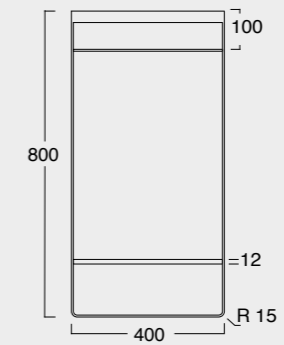

Cod. 35710101

Lavabo Kubo 100x50
Kubo washbasin 100x50

Cod. 35810101

Lavabo Kubo 80x50
Kubo washbasin 80x50

Cod. MSTKN0100

Struttura Kubo 100
Kubo framework 100

Cod. MOCK3003

Contenitore in pelle ecosostenibile
Eco-sustainable leather case