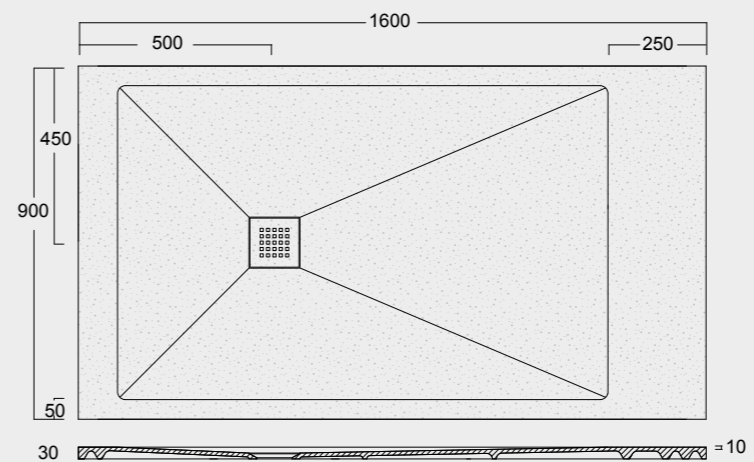

Cod. MPD9001600S01
Piatto doccia Endless Solytex® 90x160
con cover in acciaio inox 304,
piletta non inclusa
Endless Shower tray Solytex® 90x160
with 304 stainless steel cover,
drain not included