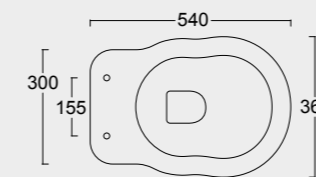

Cod. 28240101

Colonna in ceramica per lavabo Boheme 70
Ceramic pedestal for Boheme Washbasin 70

BOHEME

Cod. VABO

Vasca Boheme in acrilico 170x80
Acrylic Boheme bathtube 170x80

Cod. 28200101
Vaso boheme scarico a terra
WC boheme btw with p outlet