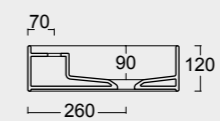

Cod. 31260101S

Lavabo Hide 120x45 sospeso
Hide washbasin 120x45 wall hung

Cod. PA50H

Portasalviette
Towel holder

Colore caffè matt
Coffee matt color

Cod. 31110101

Lavabo Hide 65x40
Hide washbasin 65x40

Colore grigio matt
Grey matt color