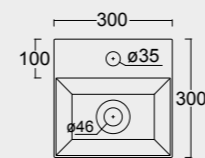

Colore bianco matt
White matt color

Cod. 34130101

Lavabo Spy 30x30
Spy washbasin 30x30