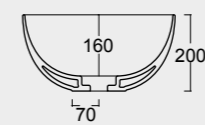

Colore grigio matt
Grey matt color

Cod. 32180101

Lavabo Unica Round ø40 h20
Unica Round washbasin ø40 h20