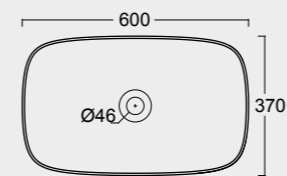

Cod. 22420101

Lavabo Form ø45
Form washbasin ø45

Colore sabbia matt
Sand matt color

Cod. 22410101

Lavabo Form 60x35
Form washbasin 60x35

Colore grigio matt
Grey matt color

Cod. 22450101

Lavabo Form Rettangolare 60x37 h 15
Form washbasin Rettangolare 60x37 h 15