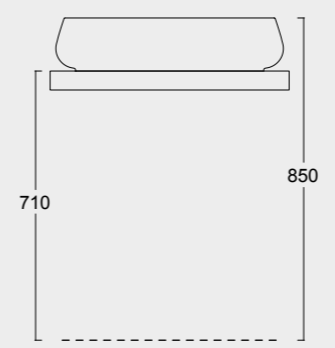

Cod. 33250101
Lavabo Nur 60x35
Nur washbasin 60x35