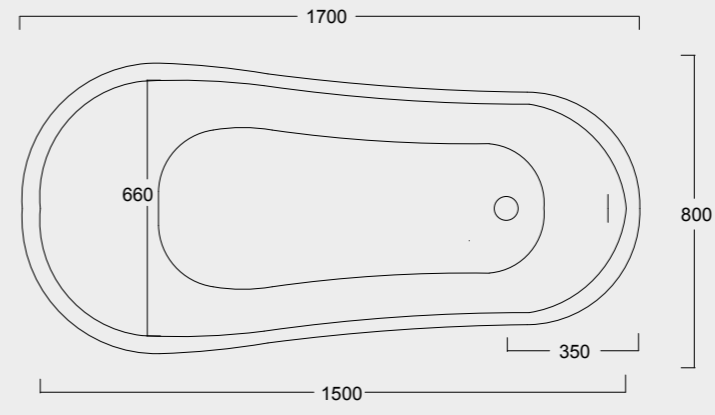

Cod. 28240101

Colonna in ceramica per lavabo Boheme 70
Ceramic pedestal for Boheme Washbasin 70

BOHEME

Cod. VABO

Vasca Boheme in acrilico 170x80
Acrylic Boheme bathtube 170x80

Cod. 28200101
Vaso boheme scarico a terra
WC boheme btw with p outlet