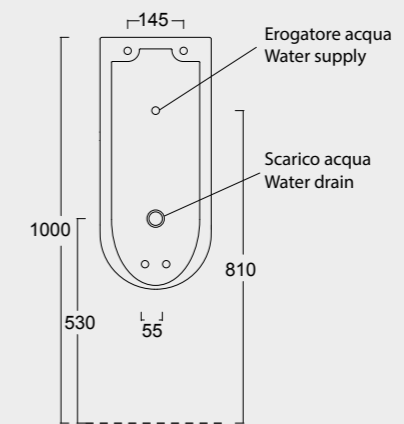

Cod. 22260101

Orinatoio sospeso Form
Form wall hung urinal

Cod. 22260101 CW

Orinatoio sospeso Form con fori per coprivaso
Form wall hung urinal with seat-cover holes