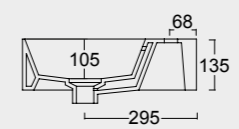

Colore antracite matt
Anthracite matt color

Cod. 34240101

Lavabo Spy Oval 65x35
Spy washbasin Oval 65x35

Colore bianco matt
White matt color

Cod. 34330101

Lavabo Spy 81x46
Spy washbasin 81x46

Cod. PA80H
Portasalviette
Towel holder