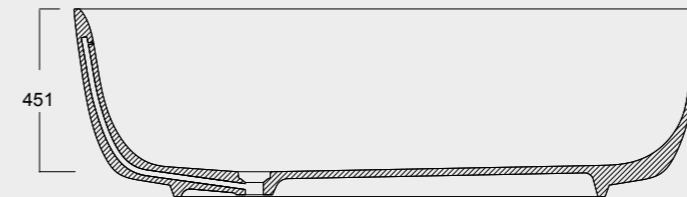

Cod. VAGELU

Vasca Gentle in Solygel® 175x75 LUCIDA
con troppo pieno, comprensiva di piletta di
scarico 1" ½ in ottone
Solygel® Gentle bathtube 175x75 GLOSSY
with overflow, including 1" ½ brass drain