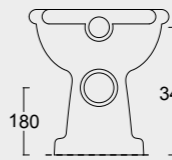

Cod. 28240101

Colonna in ceramica per lavabo Boheme 70
Ceramic pedestal for Boheme Washbasin 70

BOHEME

Cod. VABO

Vasca Boheme in acrilico 170x80
Acrylic Boheme bathtube 170x80

Cod. 28200101
Vaso boheme scarico a terra
WC boheme btw with p outlet