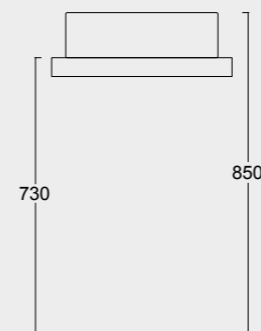

Cod. 31140101

Lavabo Hide Circle
Hide washbasin Circle