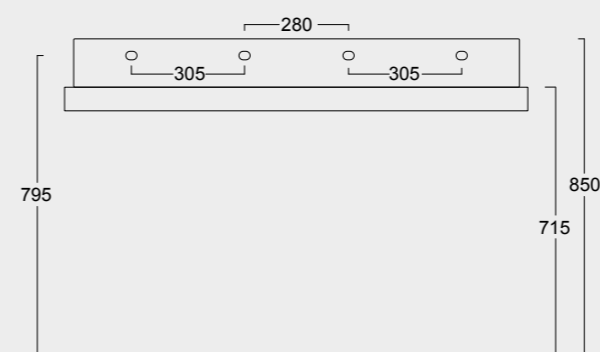

Cod. PA80H

Portasalvietta
Towel holder

Colore nero matt
Black matt color

Cod. 31250101S

Lavabo Hide 100x45 sospeso
Hide washbasin 100x45 wall hung

Cod. PA100H

Portasalviette
Towel holder

Colore cenere matt
Cenere matt color