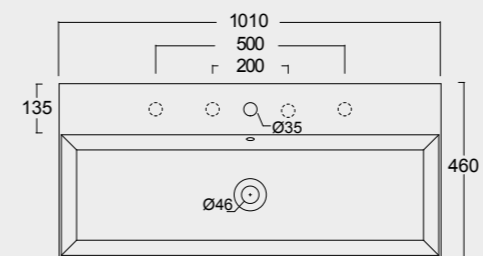

Colore cenere matt
Ash matt color

Cod. 34340101

Lavabo Spy 81x46 Plan a dx
Spy washbasin 81x46 Plan dx

Cod. PA80H
Portasalviette
Towel holder

Colore grigio matt
Grey matt color

Cod. 34350101

Lavabo Spy 101x46
Spy washbasin 101x46