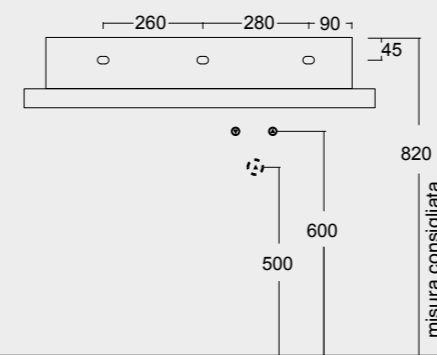

Cod. 34340101

Lavabo Spy 81x46 Plan a dx
Spy washbasin 81x46 Plan dx

Cod. PA80H
Portasalviette
Towel holder