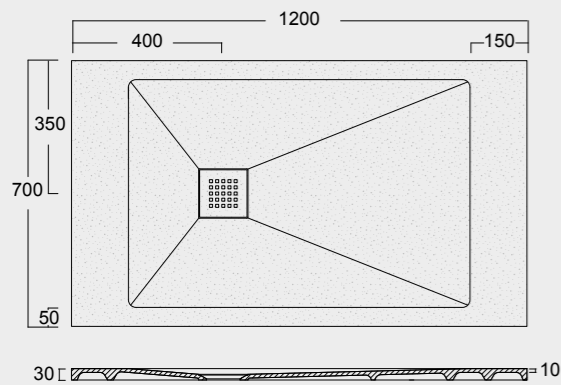

Cod. MPD7001200S01
Piatto doccia Endless Solytex® 70x120
con cover in acciaio inox 304,
piletta non inclusa
Endless Shower tray Solytex® 70x120
with 304 stainless steel cover,
drain not included