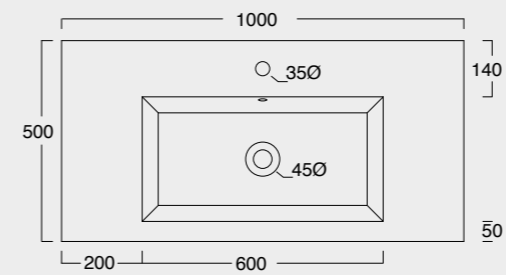

KUBO

Cod. 35810101

Lavabo Kubo 80x50
Kubo washbasin 80x50

Cod. 35710101

Lavabo Kubo 100x50
Kubo washbasin 100x50

Colore nero matt
Black matt color

Cod. 35710101

Lavabo Kubo 100x50
Kubo washbasin 100x50