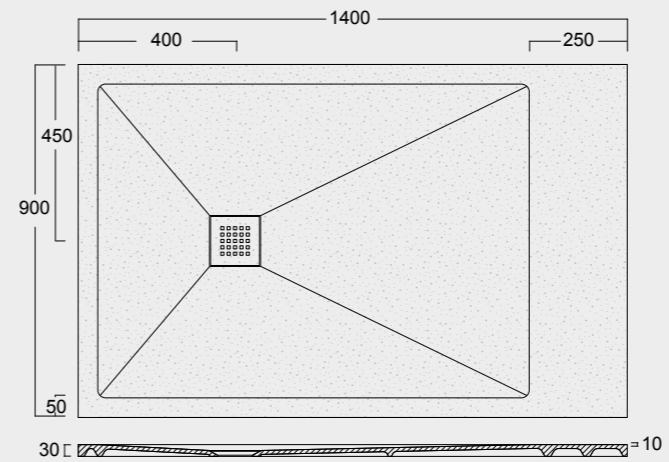

Cod. MPD9001400S01
Piatto doccia Endless Solytex® 90x140
con cover in acciaio inox 304,
piletta non inclusa
Endless Shower tray Solytex® 90x140
with 304 stainless steel cover,
drain not included