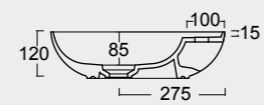

Bidet sospeso Form
Form bidet wall hung

Cod. 22260101

Orinatoio sospeso Form
Form wall hung urinal

Colore antracite matt
Anthracite matt color

Cod. 22480101

Lavabo Form ø45
Form washbasin ø45

Colore antracite matt
Anthracite matt color