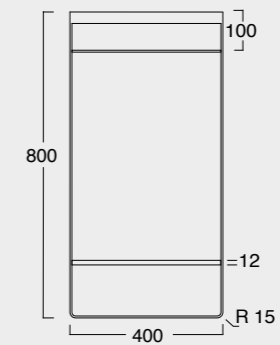

Cod. 35710101

Lavabo Kubo 100x50
Kubo washbasin 100x50

Cod. 35810101

Lavabo Kubo 80x50
Kubo washbasin 80x50

Cod. MSTKN0100

Struttura Kubo 100
Kubo framework 100

Cod. MOCK3003

Contenitore in pelle ecosostenibile
Eco-sustainable leather case