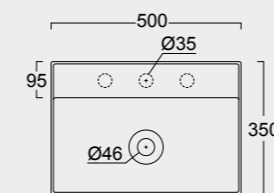

Colore bianco matt
White matt color

Cod. 31270101S

Lavabo Hide 50x35 sospeso
Hide washbasin 50x35 wall hung

Cod. PA50H

Portasalviette
Towel holder