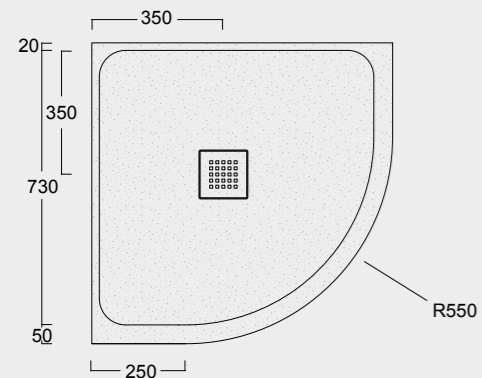

Cod. MPD800800AS01
Piatto doccia Endless Solytex® 80x80
Semicircolare con cover in acciaio inox 304,
piletta non inclusa
Endless Semicircular Shower tray Solytex® 80x80
with 304 stainless steel cover,
drain not included