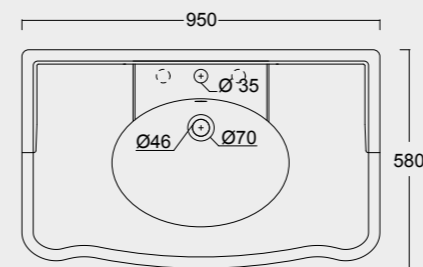

Cod. 28260101

Lavabo Consolle Boheme 95
Boheme Washbasin Consolle 95

Cod. 28270101

Gamba in ceramica per consolle Boheme 95
Boheme ceramic leg for Washbasin Consolle 95