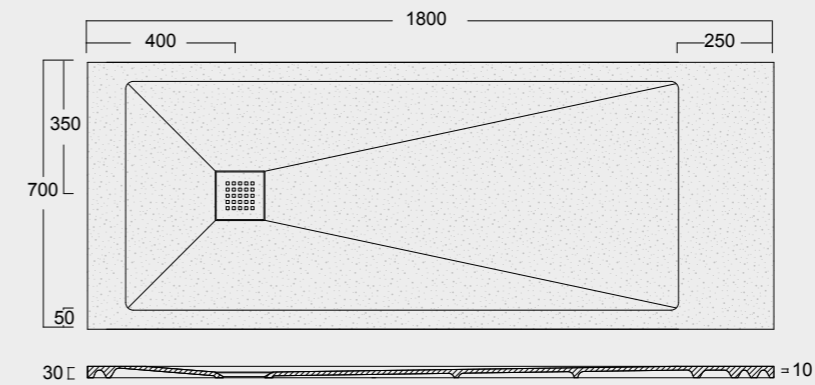

Cod. MPD7001800S01
Piatto doccia Endless Solytex® 70x180
con cover in acciaio inox 304,
piletta non inclusa
Endless Shower tray Solytex® 70x180
with 304 stainless steel cover,
drain not included