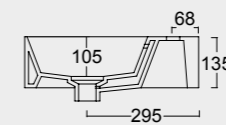

Cod. 34340101

Lavabo Spy 81x46 Plan a dx
Spy washbasin 81x46 Plan dx

Cod. PA80H
Portasalviette
Towel holder