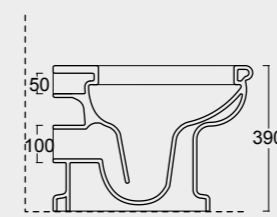

Cod. 28240101

Colonna in ceramica per lavabo Boheme 70
Ceramic pedestal for Boheme Washbasin 70

BOHEME

Cod. VABO

Vasca Boheme in acrilico 170x80
Acrylic Boheme bathtube 170x80

Cod. 28200101
Vaso boheme scarico a terra
WC boheme btw with p outlet