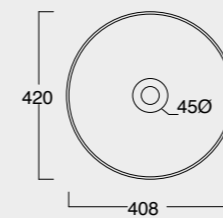

Colore nero matt
Black matt color

Cod. 35100101

Lavabo Equilibrium h 15
Washbasin Equilibrium h 15