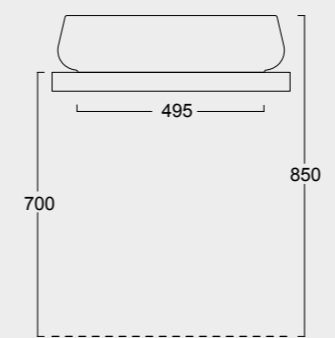

Cod. 33210101

Lavabo Nur 60x45 Plan
Nur washbasin 60x45 Plan