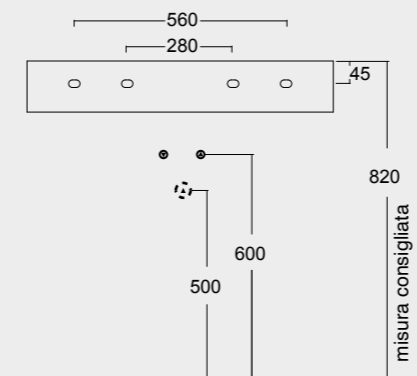

Colore antracite matt
Anthracite matt color

Cod. 34240101

Lavabo Spy Oval 65x35
Spy washbasin Oval 65x35

Colore bianco matt
White matt color

Cod. 34330101

Lavabo Spy 81x46
Spy washbasin 81x46

Cod. PA80H
Portasalviette
Towel holder