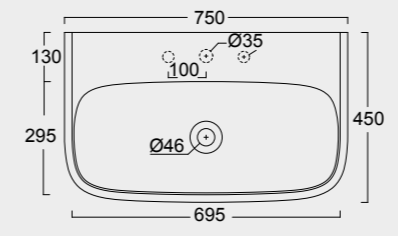

Cod. 33170101

Lavabo Nur 75x45
Nur washbasin 75x45