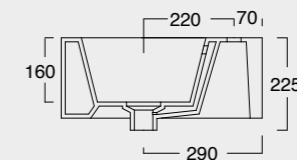

Cod. 35810101

Lavabo Kubo 80x50
Kubo washbasin 80x50

Cod. PA80H
Portasalviette
Towel holder