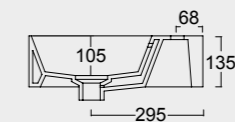

Colore cenere matt
Ash matt color

Cod. 34340101

Lavabo Spy 81x46 Plan a dx
Spy washbasin 81x46 Plan dx

Cod. PA80H
Portasalviette
Towel holder

Colore grigio matt
Grey matt color

Cod. 34350101

Lavabo Spy 101x46
Spy washbasin 101x46