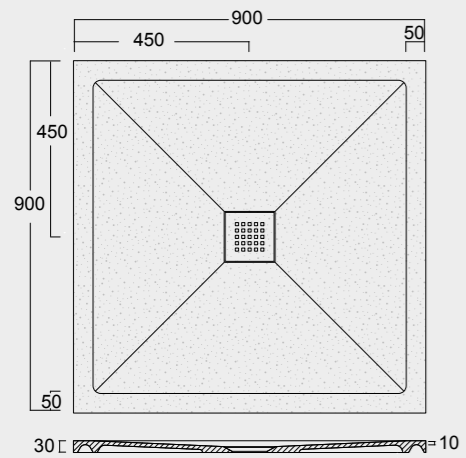

Cod. MPD900900S01
Piatto doccia Endless Solytex® 90x90
con cover in acciaio inox 304,
piletta non inclusa
Endless Shower tray Solytex® 90x90
with 304 stainless steel cover,
drain not included