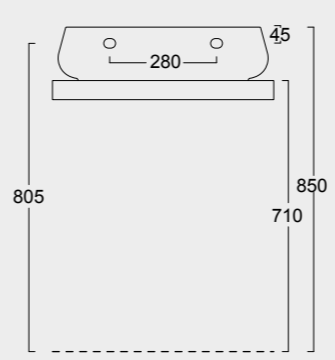

Cod. 33180101

Lavabo Nur 55x45
Nur washbasin 55x45