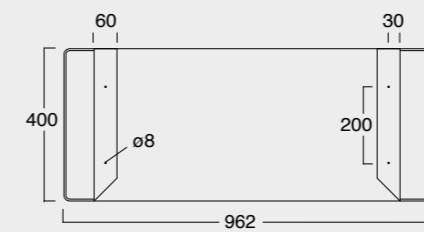

Cod. 35710101

Lavabo Kubo 100x50
Kubo washbasin 100x50

Cod. 35810101

Lavabo Kubo 80x50
Kubo washbasin 80x50

Cod. MSTKN0100

Struttura Kubo 100
Kubo framework 100

Cod. MOCK3003

Contenitore in pelle ecosostenibile
Eco-sustainable leather case