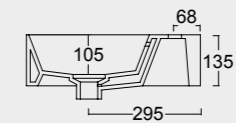

Cod. PA100H
Portasalviette
Towel holder

NEW Cod. 343370101

Lavabo Spy 121x46
Spy washbasin 121x46

Cod. PA60H
Portasalviette
Towel holder

Colore verde alpi matt
Alpi green matt color

Cod. 34360101

Lavabo Spy 101x46 Plan a dx
Spy washbasin 101x46 Plan dx