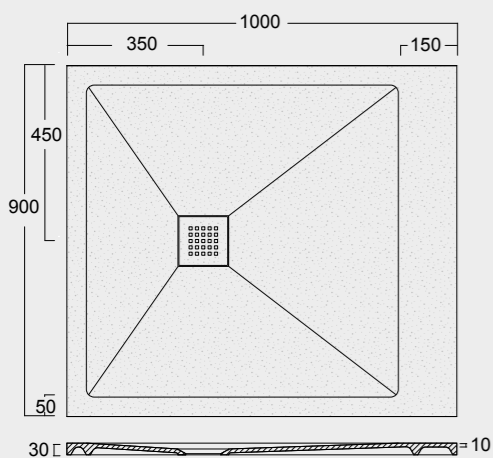

Cod. MPD9001000S01
Piatto doccia Endless Solytex® 90x100
con cover in acciaio inox 304,
piletta non inclusa
Endless Shower tray Solytex® 90x100
with 304 stainless steel cover,
drain not included