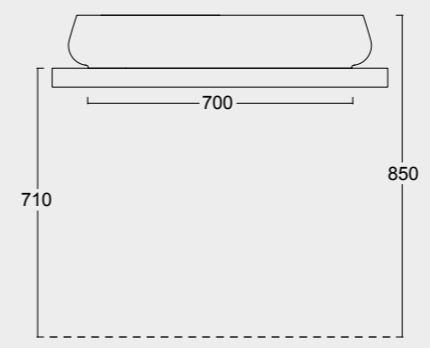

Cod. 33240101

Lavabo Nur 80x35
Nur washbasin 80x35