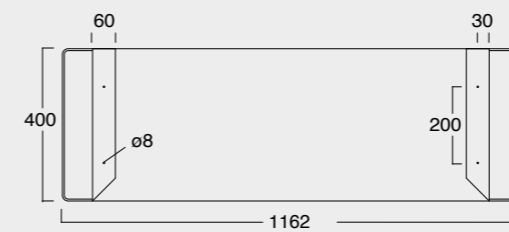

Cod. 35710101

Lavabo Kubo 100x50
Kubo washbasin 100x50

Cod. 35810101

Lavabo Kubo 80x50
Kubo washbasin 80x50

Cod. MSTKN0100

Struttura Kubo 100
Kubo framework 100

Cod. MOCK3003

Contenitore in pelle ecosostenibile
Eco-sustainable leather case