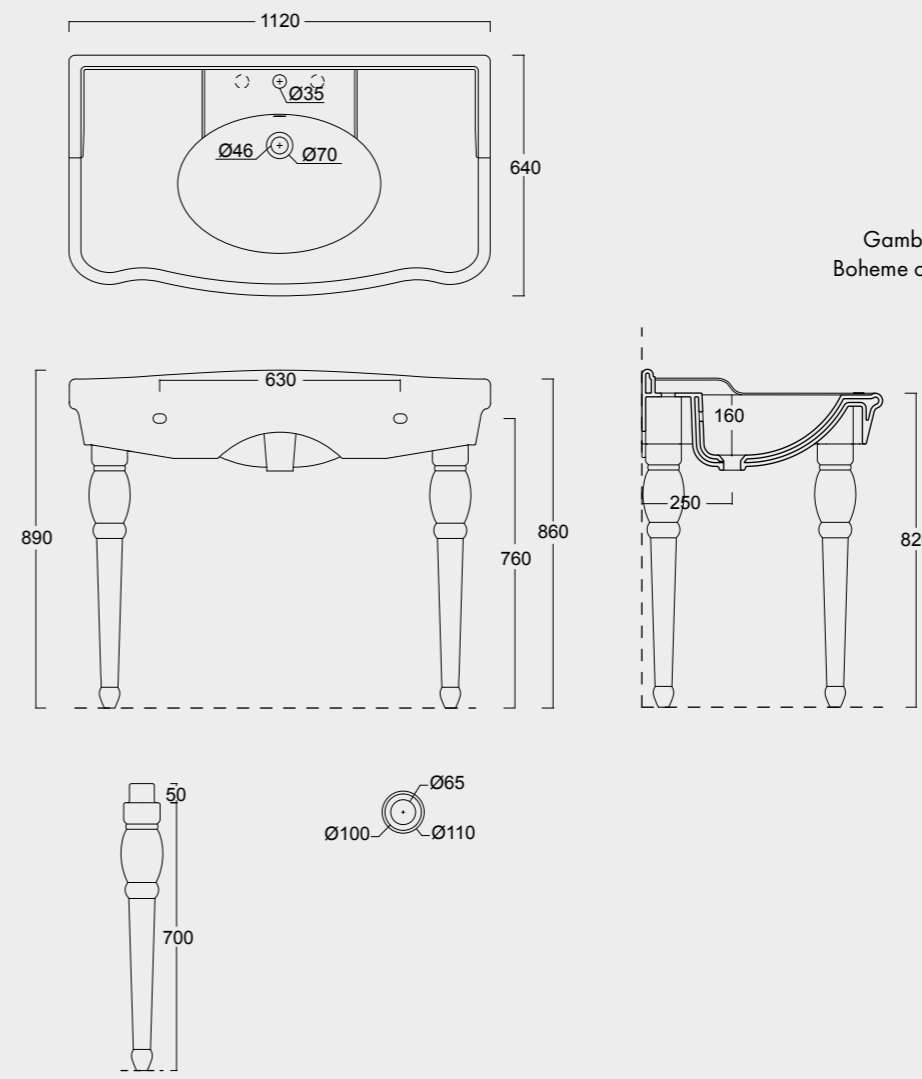

Cod. 28250101

Lavabo Consolle Boheme 112
Boheme Washbasin Consolle 112

Cod. 28270101

Gamba in ceramica per consolle Boheme 112
Boheme ceramic leg for Washbasin Consolle 112