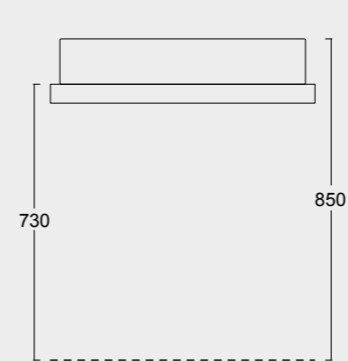

Cod. 31260101S

Lavabo Hide 120x45 sospeso
Hide washbasin 120x45 wall hung

Cod. PA50H

Portasalviette
Towel holder

Colore caffè matt
Coffee matt color

Cod. 31110101

Lavabo Hide 65x40
Hide washbasin 65x40

Colore grigio matt
Grey matt color