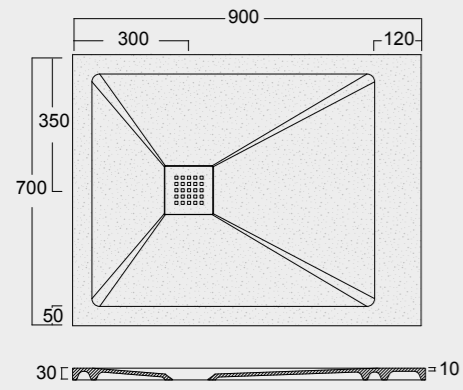

Cod. MPD700900S01
Piatto doccia Endless Solytex® 70x90
con cover in acciaio inox 304,
piletta non inclusa
Endless Shower tray Solytex® 70x90
with 304 stainless steel cover,
drain not included