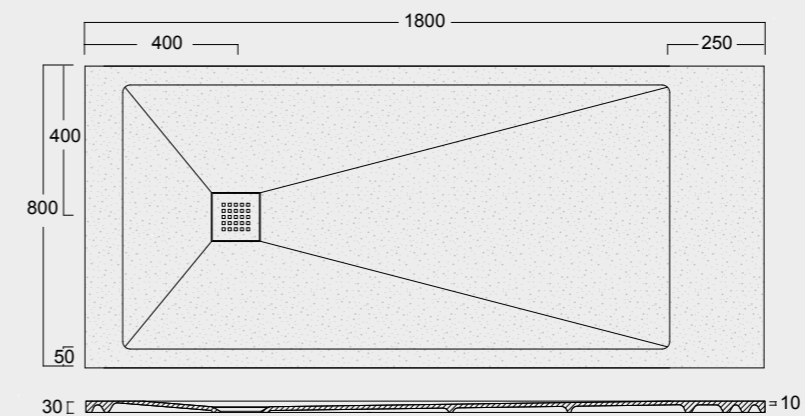

Cod. MPD8001800S01
Piatto doccia Endless Solytex® 80x180
con cover in acciaio inox 304,
piletta non inclusa
Endless Shower tray Solytex® 80x180
with 304 stainless steel cover,
drain not included