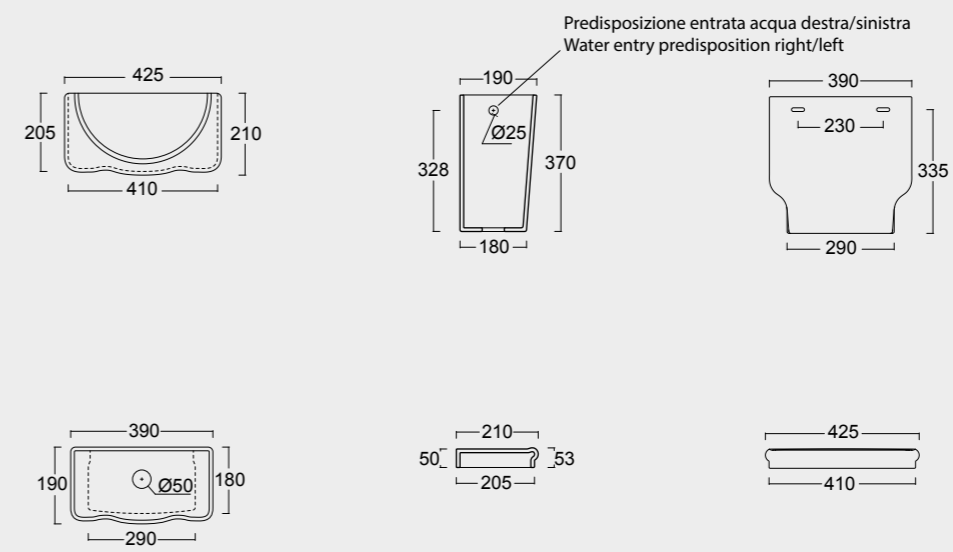

Cod. 28320101

Cassetta alta meccanismo non incluso

High cistern. flushing mechanism not included