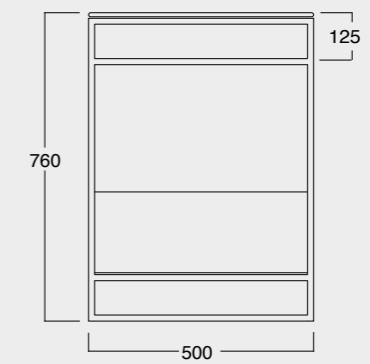

Cod. MSTB75201

Struttura Uni cassetto laccato nero opaco
Uni framework black matt laquered drawer

Cod. MSTB50301

Struttura Uni cassetto laccato bianco opaco
Uni framework white matt laquered drawer

NUR[®]