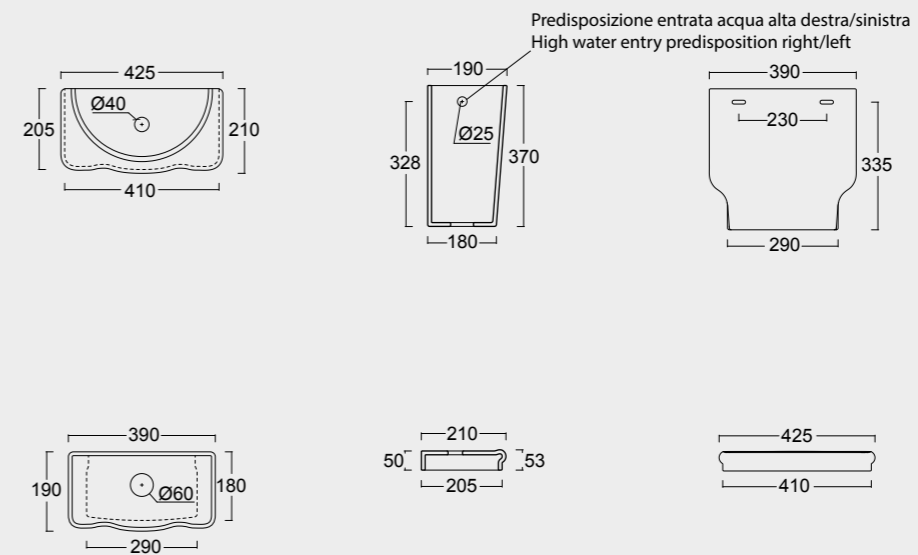

Monoblocco Boheme scarico a parete
Boheme monoblock WC with p outlet

Cod. 28300101

Cassetta Boheme monoblocco
Cistern Boheme for close coupled WC

Cod. 28330101

Cassetta a zaino meccanismo non incluso
Low level flushing mechanism not included