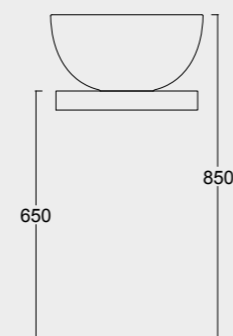

Colore grigio matt
Grey matt color

Cod. 32180101

Lavabo Unica Round ø40 h20
Unica Round washbasin ø40 h20