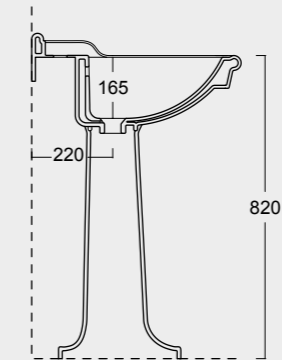

Cod. 28260101

Lavabo Consolle Boheme 95
Boheme Washbasin Consolle 95

Cod. 28270101

Gamba in ceramica per consolle Boheme 95
Boheme ceramic leg for Washbasin Consolle 95

Cod. 28230101

Lavabo Boheme 70
Boheme Washbasin 70