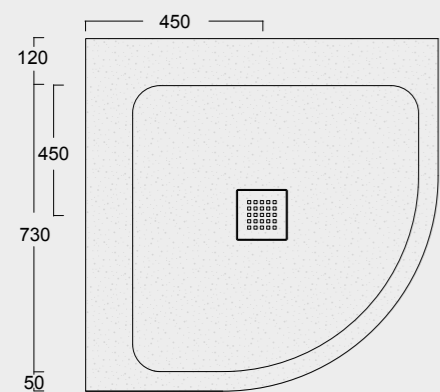

Cod. MPD900900AS01
Piatto doccia Endless Solytex® 90x90
Semicircolare con cover in acciaio inox 304,
piletta non inclusa
Endless Semicircular Shower tray Solytex® 90x90
with 304 stainless steel cover,
drain not included