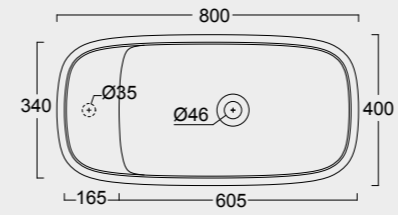

Cod. 33190101

Lavabo Nur 80x40 Plan
Nur washbasin 80x40 Plan