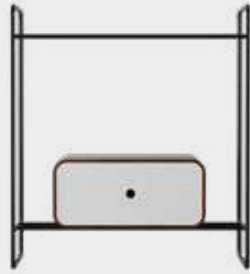

NUR

Cod. MSTNN0801

Struttura Nur
Nur structure