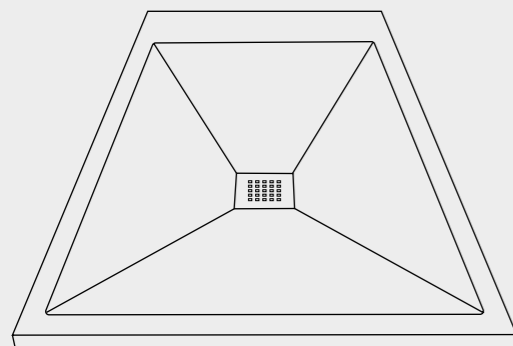

E N D L E S S
T A G L I A B I L E
c u t t a b l e

----- ✂

CODICE code	DESCRIZIONE description	DIMENSIONE dimension
MPD700800999S01	Piatto doccia Endless Solytex® Endless Shower tray Solytex®	700 x 800-999
MPD70010011199S01	Piatto doccia Endless Solytex® Endless Shower tray Solytex®	700 x 1001-1199
MPD70012011399S01	Piatto doccia Endless Solytex® Endless Shower tray Solytex®	700 x 1201-1399
MPD70014011599S01	Piatto doccia Endless Solytex® Endless Shower tray Solytex®	700 x 1401-1599
MPD70016011799S01	Piatto doccia Endless Solytex® Endless Shower tray Solytex®	700 x 1601-1799
MPD800801900S01	Piatto doccia Endless Solytex® Endless Shower tray Solytex®	800 x 801-900
MPD800901999S01	Piatto doccia Endless Solytex® Endless Shower tray Solytex®	800 x 901-999
MPD80010011199S01	Piatto doccia Endless Solytex® Endless Shower tray Solytex®	800 x 1001-1199
MPD80012011399S01	Piatto doccia Endless Solytex® Endless Shower tray Solytex®	800 x 1201-1399
MPD80014011599S01	Piatto doccia Endless Solytex® Endless Shower tray Solytex®	800 x 1401-1599
MPD80016011799S01	Piatto doccia Endless Solytex® Endless Shower tray Solytex®	800 x 1601-799
MPD900900999S01	Piatto doccia Endless Solytex® Endless Shower tray Solytex®	900 x 900 - 999
MPD90010011199S01	Piatto doccia Endless Solytex® Endless Shower tray Solytex®	900 x 1001 - 1199
MPD90012011399S01	Piatto doccia Endless Solytex® Endless Shower tray Solytex®	900 x 1201 - 1399
MPD90014011599S01	Piatto doccia Endless Solytex® Endless Shower tray Solytex®	900 x 1401 - 1599
MPD90016011799S01	Piatto doccia Endless Solytex® Endless Shower tray Solytex®	900 x 1601 - 1799
MPD900180112049S01	Piatto doccia Endless Solytex® Endless Shower tray Solytex®	900 x 1801 - 2049

Con cover in acciaio inox 304, piletta non inclusa
With 304 stainless steel cover, drain not included