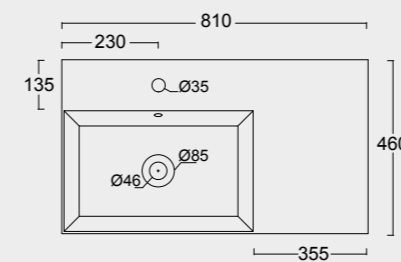

Cod. 34340101

Lavabo Spy 81x46 Plan a dx
Spy washbasin 81x46 Plan dx

Cod. PA80H
Portasalviette
Towel holder