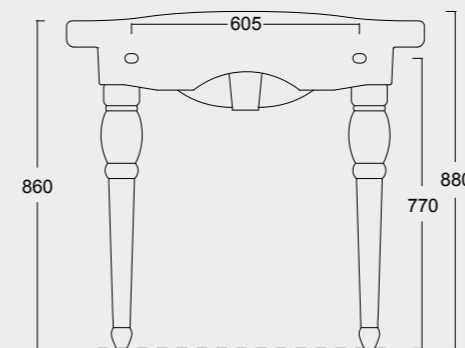

Cod. 28270101

Gamba in ceramica per consolle Boheme 95
Boheme ceramic leg for Washbasin Consolle 95