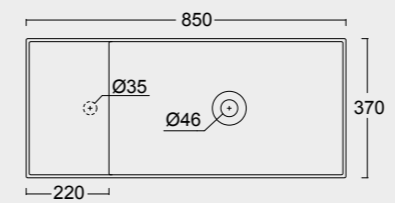

Cod. 31260101S

Lavabo Hide 120x45 sospeso
Hide washbasin 120x45 wall hung

Cod. PA50H

Portasalviette
Towel holder

Colore caffè matt
Coffee matt color

Cod. 31110101

Lavabo Hide 65x40
Hide washbasin 65x40

Colore grigio matt
Grey matt color