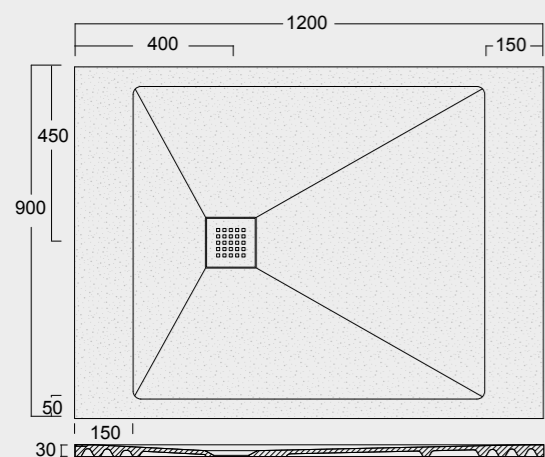

Cod. MPD9001200S01
Piatto doccia Endless Solytex® 90x120
con cover in acciaio inox 304,
piletta non inclusa
Endless Shower tray Solytex® 90x120
with 304 stainless steel cover,
drain not included