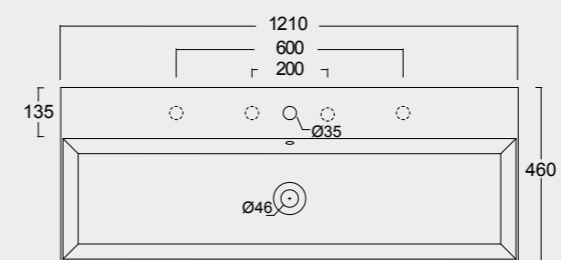

NEW Cod. 343370101